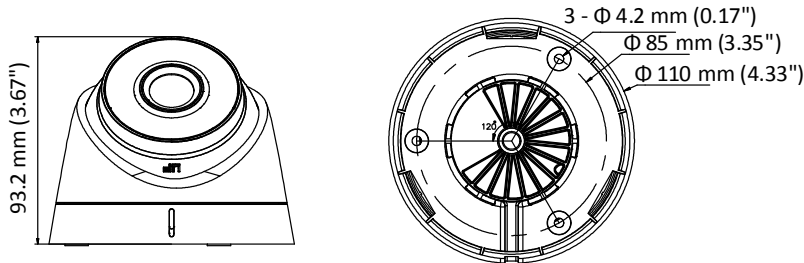

Available Models

DS-2CD1331-I

Dimension